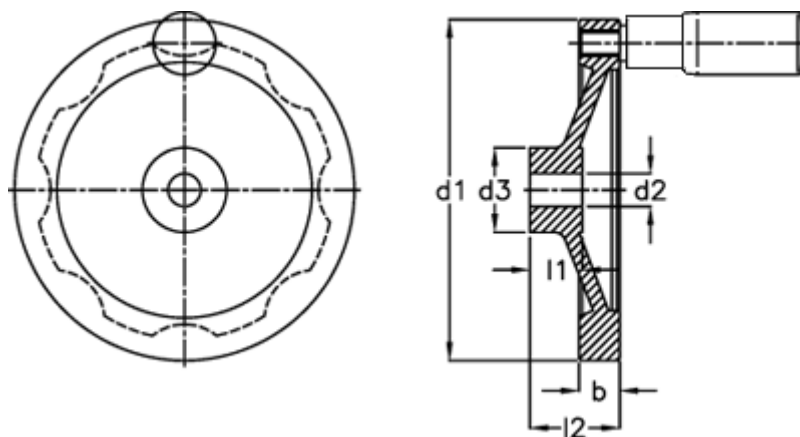

Data Sheet

Article number: 20377306

Description: E+G Handwheel
GN 323-140-B14-R

Measures

b = 16.5

d1 = 140

d2 H7 = 14

d3 = 36

Handle = 24

l1 = 19

l2 = 36